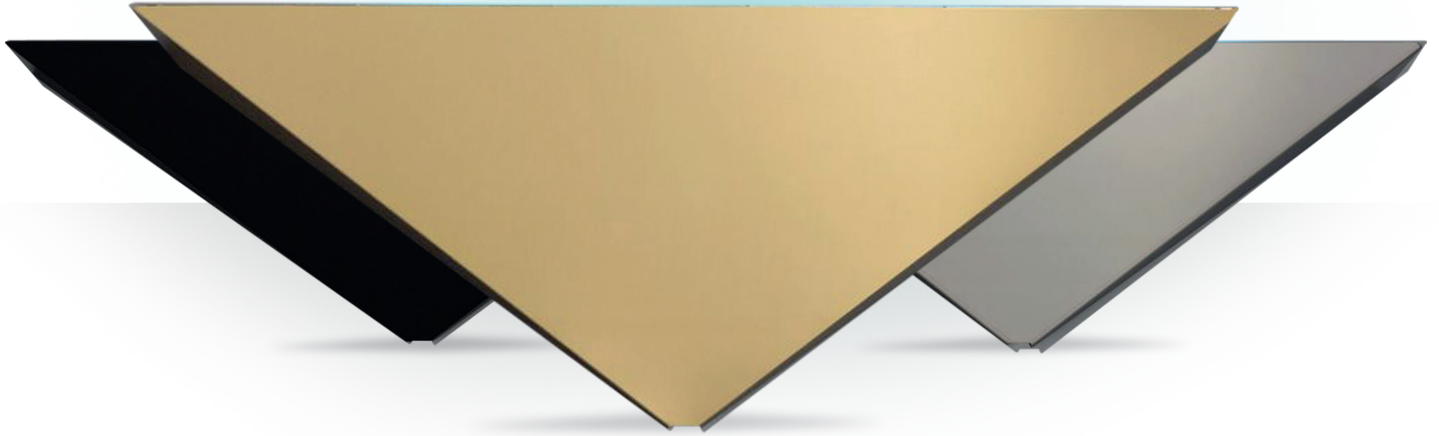

# Genus<sup>®</sup> | ILLUMÉ α

EFFECTIVE FLY CATCH DISGUISED  
AS A STYLISH LIGHT FITTING

Illumé Alpha replicates the appearance of a modern lighting fixture whilst providing excellent insect attraction. Large capacity glue board maximises catch and minimises service time.

- Various colour and finish options available
- Fast, easy servicing with no tools required
- 2 x 15 W (30 W) Black Light (BL) or Black Light Blue (BLB) lamps for fast flying insect attraction
- Silent operation and out of sight catch area for total discretion
- Designed and manufactured in the UK